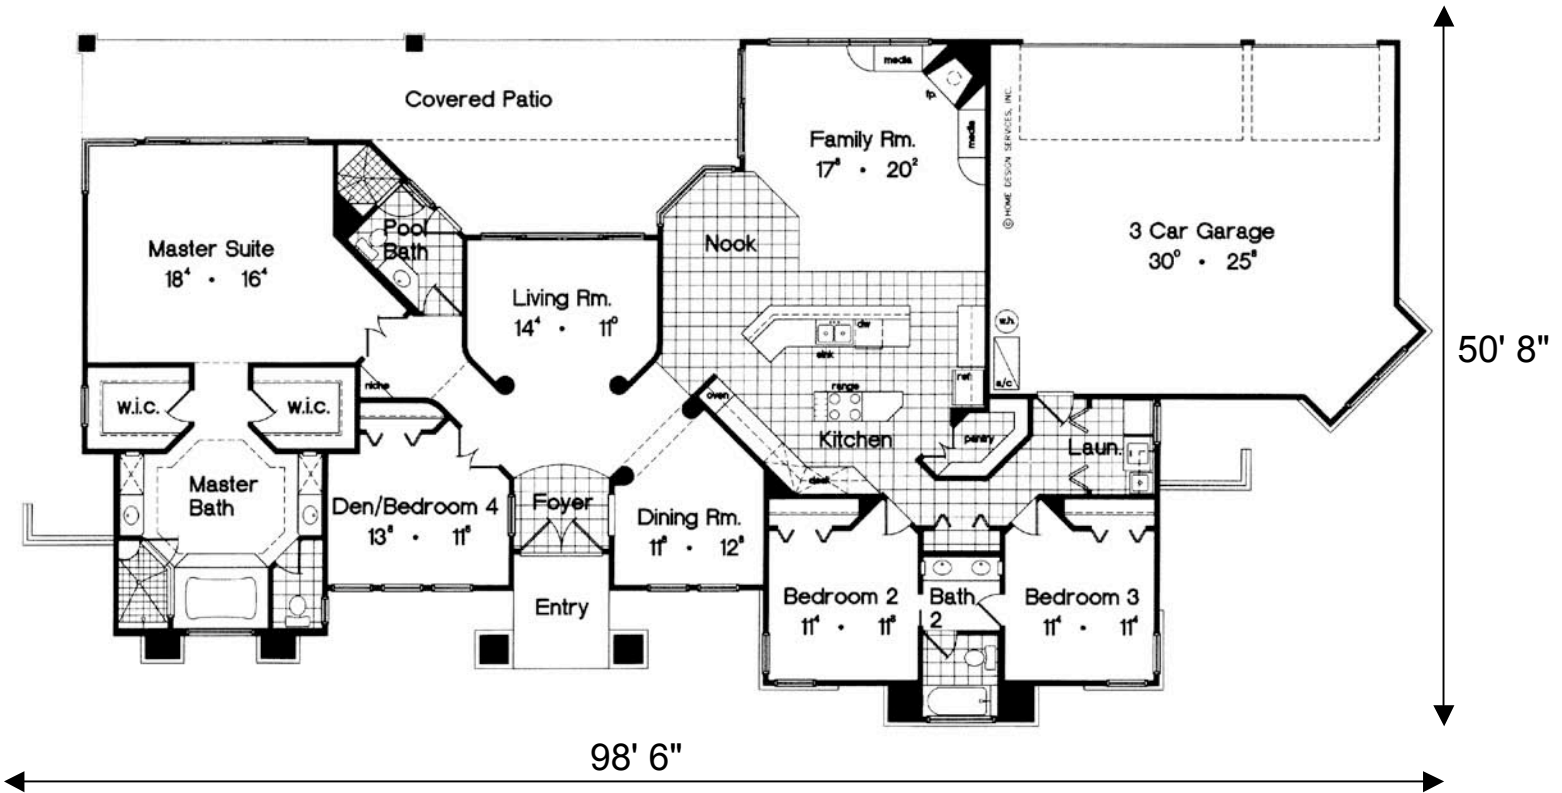

Cornerstone

Living Area Est: 2,687 sq. ft.

All elevation and floor plan drawings are artists' renderings and are not meant as precise depictions. All square footages are approximate and may change when final plans are generated. Reward Wall Systems reserves the right to change floor plans, specifications and prices without notice. HDS-2597