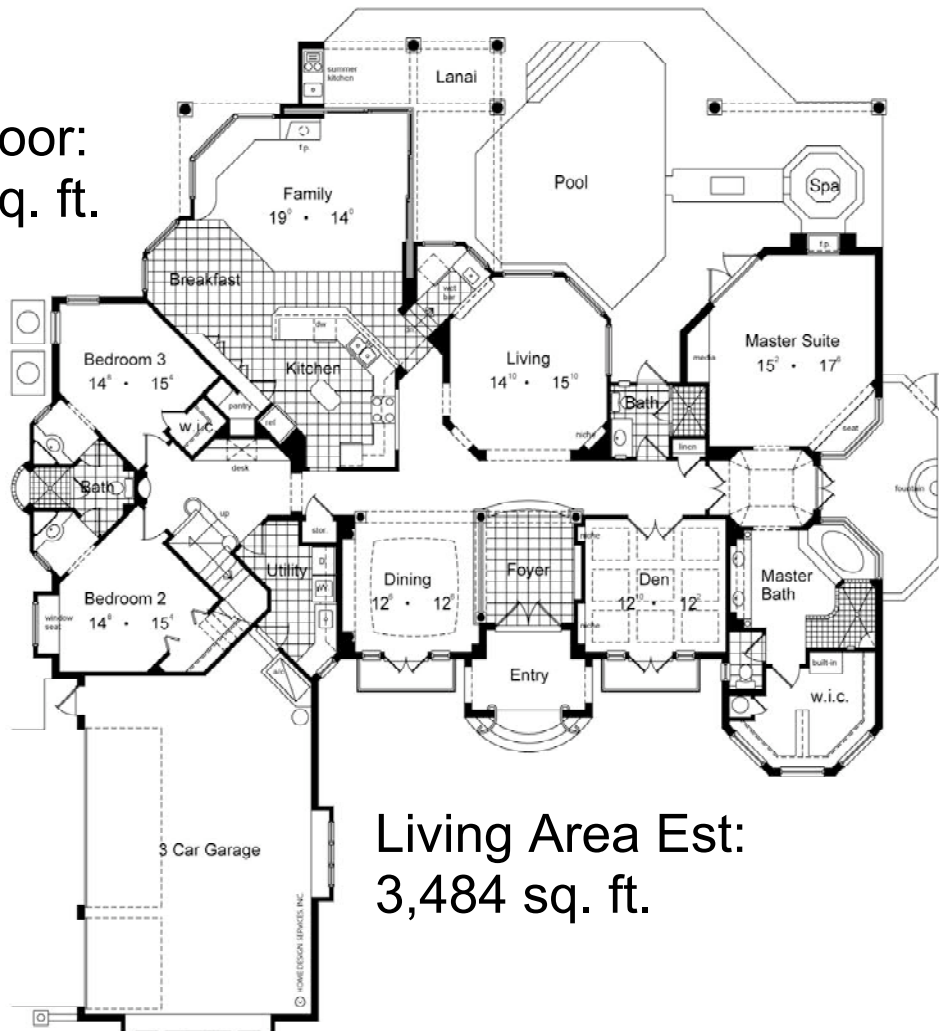

Chanticleire

79' 6"

Main Floor:
3,064 sq. ft.

Bonus space:
366 sq. ft.

91' 0"

Living Area Est:
3,484 sq. ft.

All elevation and floor plan drawings are artists' renderings and are not meant as precise depictions. All square footages are approximate and may change when final plans are generated. Reward Wall Systems reserves the right to change floor plans, specifications and prices without notice. HDS-3430