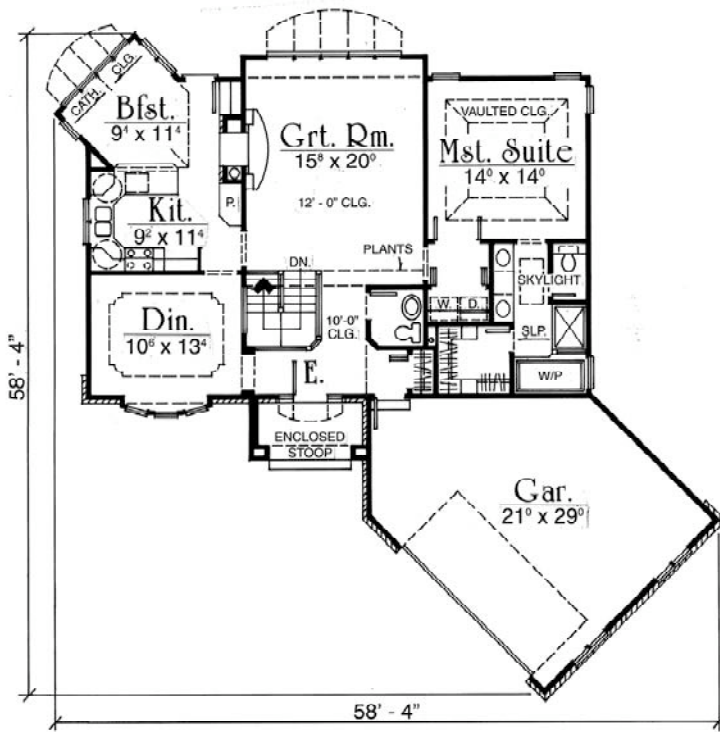

Burrows

Main Level: 1,321 sq. ft.

Lower Level: 811 sq. ft.

All elevation and floor plan drawings are artists' renderings and are not meant as precise depictions. All square footages are approximate and may change when final plans are generated. Reward Wall Systems reserves the right to change floor plans, specifications and prices without notice. CC-11321