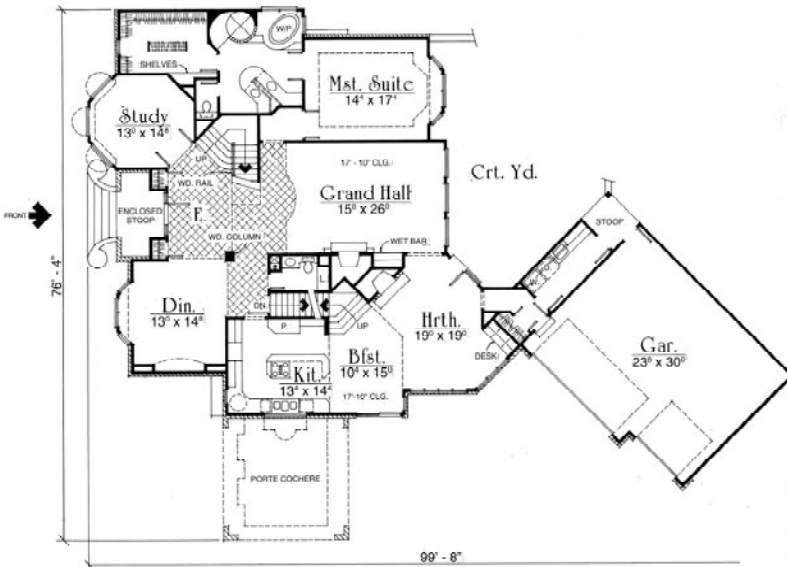

# Brobury

Main Level: 2,689 sq. ft.

Second Level: 1,110 sq. ft.

Living Area Est.: 3,799 sq. ft.

All elevation and floor plan drawings are artists' renderings and are not meant as precise depictions. All square footages are approximate and may change when final plans are generated. Reward Wall Systems reserves the right to change floor plans, specifications and prices without notice. CC-13799