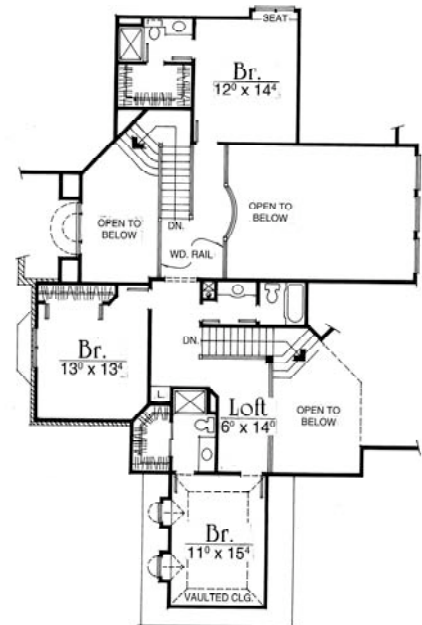

# Brobury

Main Level: 2,689 sq. ft.

Second Level: 1,110 sq. ft.

Living Area Est.: 3,799 sq. ft.

All elevation and floor plan drawings are artists' renderings and are not meant as precise depictions. All square footages are approximate and may change when final plans are generated. Reward Wall Systems reserves the right to change floor plans, specifications and prices without notice. CC-13799