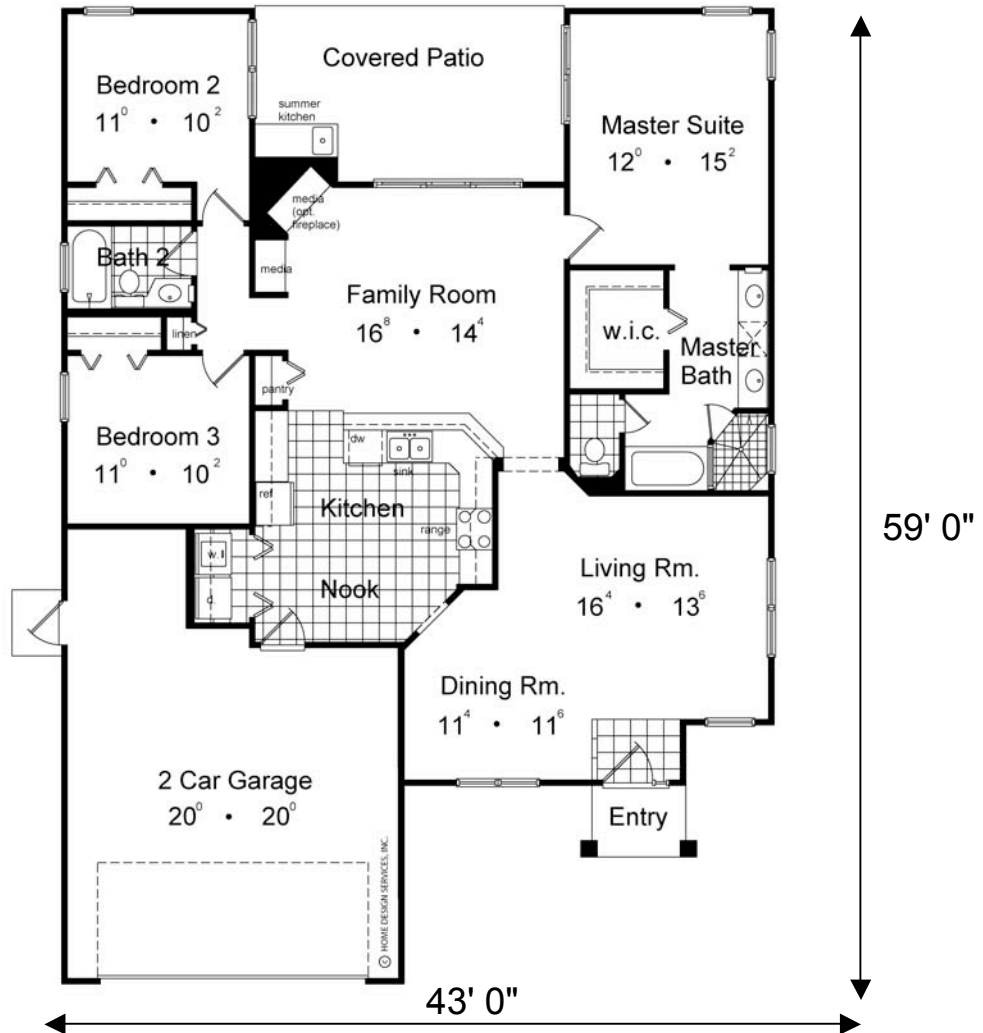

# Bridgewater

Living Area Est: 1,620 sq. ft.

All elevation and floor plan drawings are artists' renderings and are not meant as precise depictions. All square footages are approximate and may change when final plans are generated. Reward Wall Systems reserves the right to change floor plans, specifications and prices without notice. HDS-1550