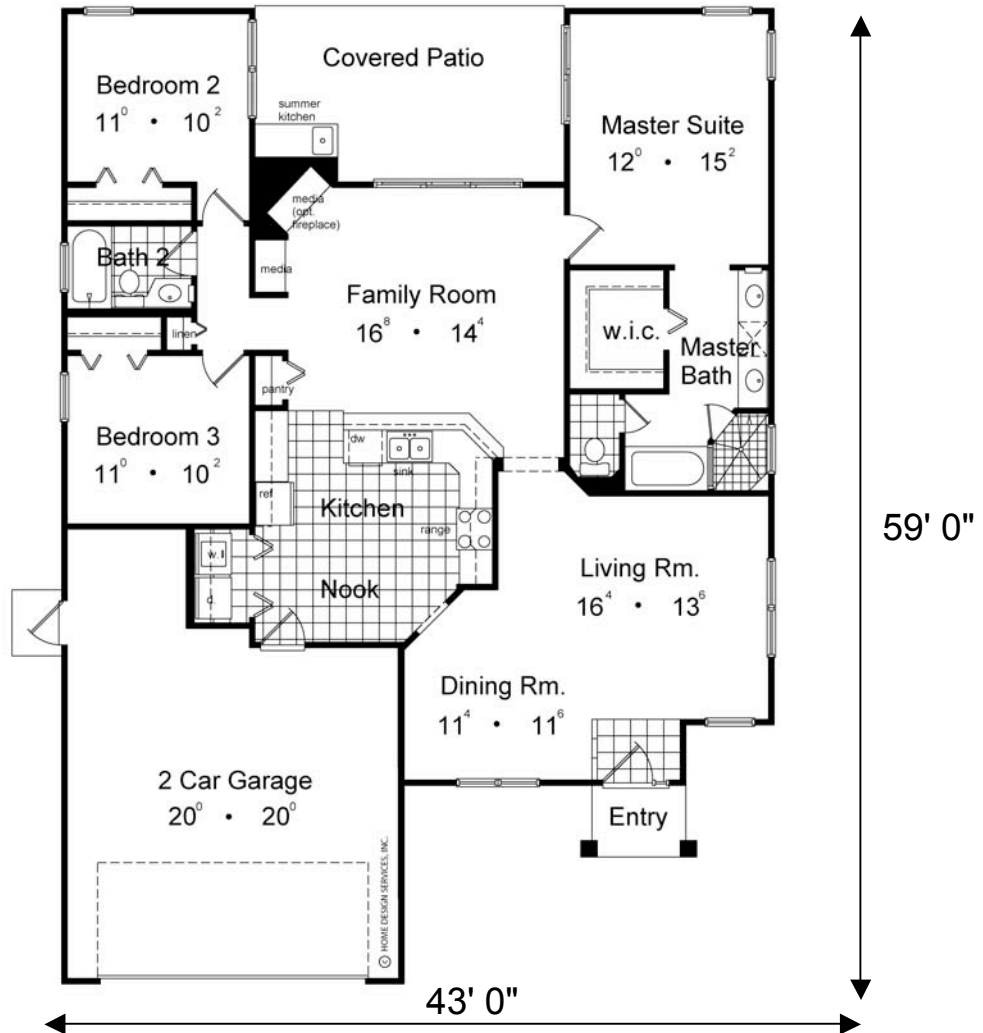

Bridgewater

Living Area Est: 1,620 sq. ft.

All elevation and floor plan drawings are artists' renderings and are not meant as precise depictions. All square footages are approximate and may change when final plans are generated. Reward Wall Systems reserves the right to change floor plans, specifications and prices without notice. HDS-1550