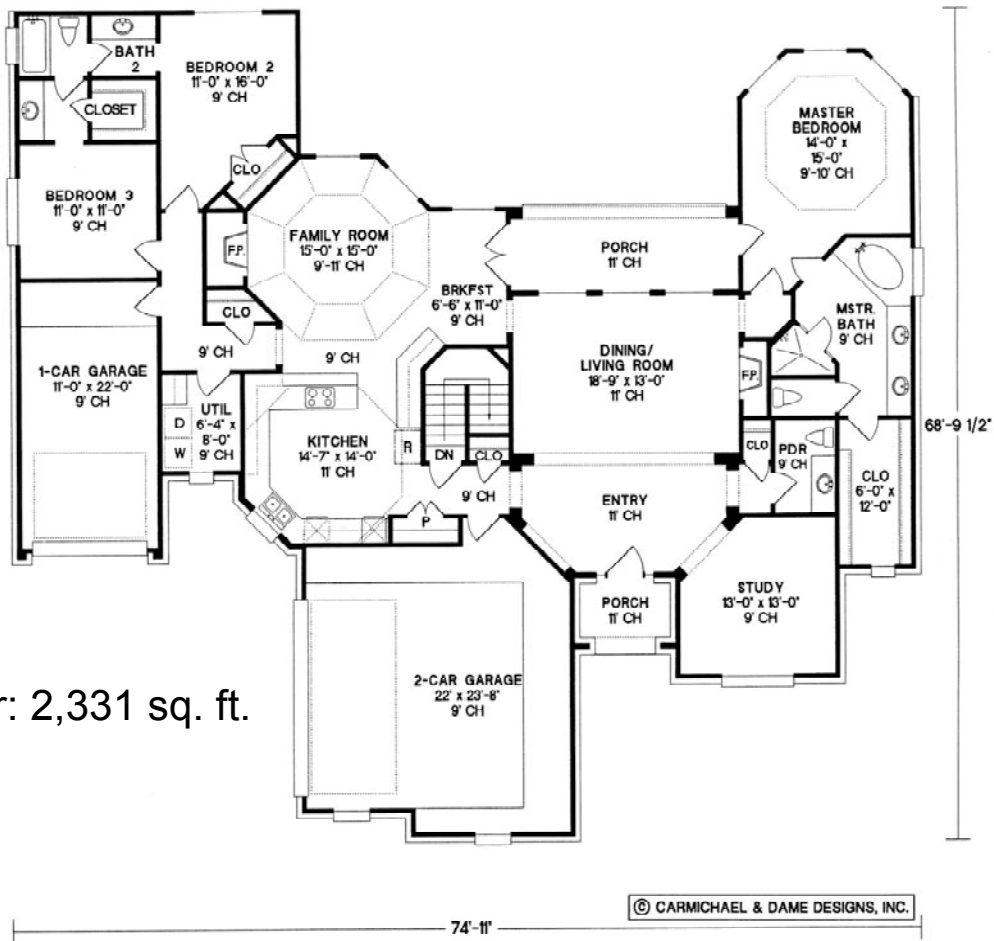

Briar Manor

Living Area Est.: 2,530 sq. ft.

All elevation and floor plan drawings are artists' renderings and are not meant as precise depictions. All square footages are approximate and may change when final plans are generated. Reward Wall Systems reserves the right to change floor plans, specifications and prices without notice. DB-9207