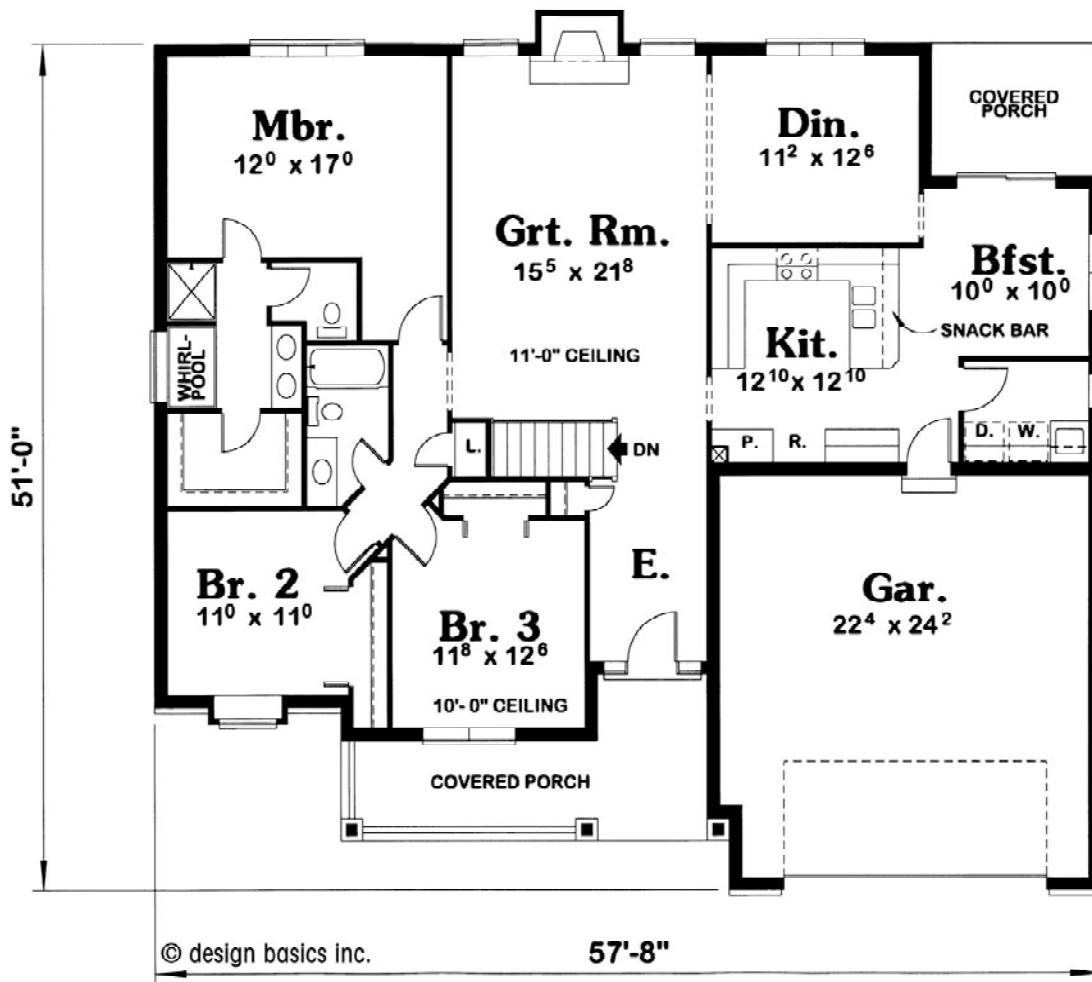

Bradbury

Living Area Est.: 1,915 sq. ft.

All elevation and floor plan drawings are artists' renderings and are not meant as precise depictions. All square footages are approximate and may change when final plans are generated. Reward Wall Systems reserves the right to change floor plans, specifications and prices without notice. DB-4948