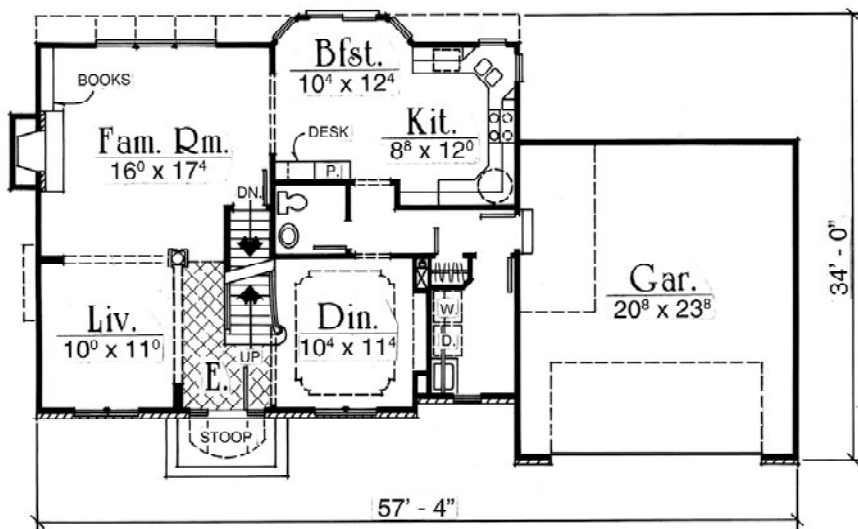

Belmont

Main Level: 1,027 sq. ft.

Second Level: 1,095 sq. ft.

Living Area Est.: 2,122 sq. ft.