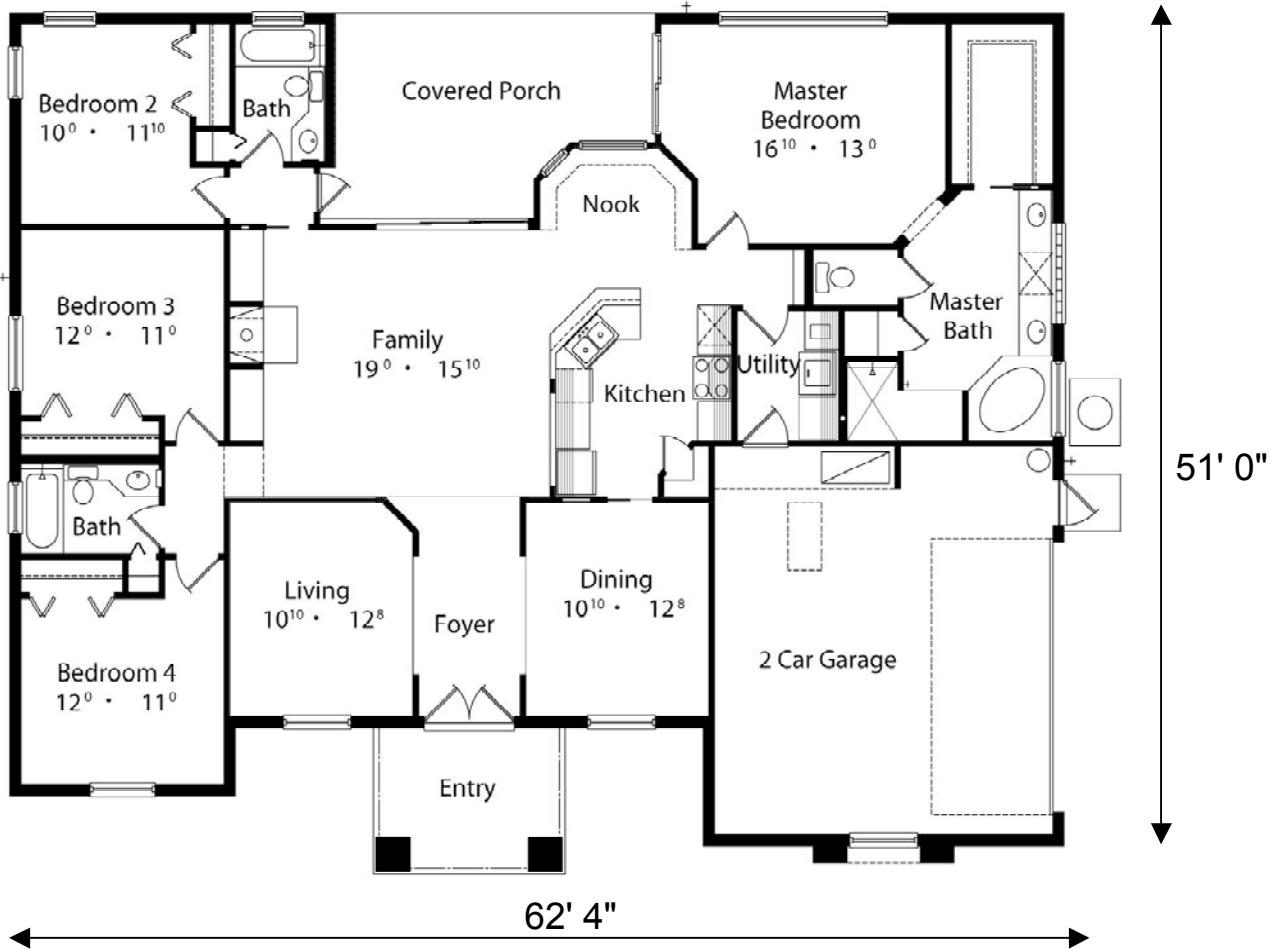

# Bedford

Living Area Est: 2,175 sq. ft.

All elevation and floor plan drawings are artists' renderings and are not meant as precise depictions. All square footages are approximate and may change when final plans are generated. Reward Wall Systems reserves the right to change floor plans, specifications and prices without notice. HDS-2140