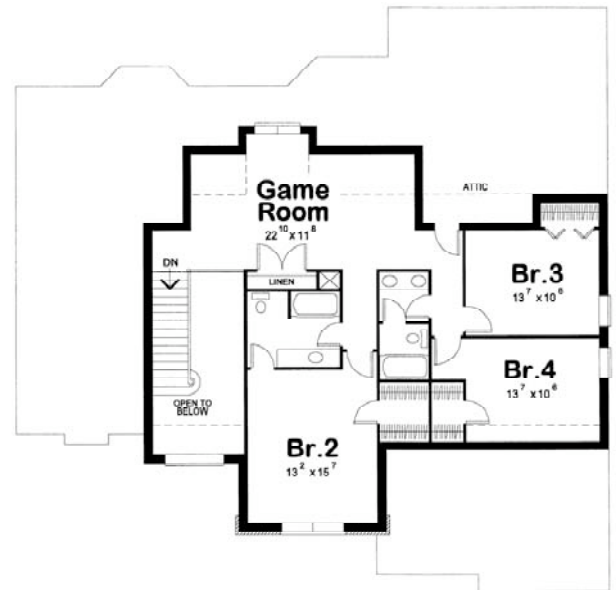

# Bartow

First Floor: 2,174 sq. ft.

Second Floor: 1,262 sq. ft.

Living Area Est.: 3,436 sq. ft.

All elevation and floor plan drawings are artists' renderings and are not meant as precise depictions. All square footages are approximate and may change when final plans are generated. Reward Wall Systems reserves the right to change floor plans, specifications and prices without notice. DB-24036