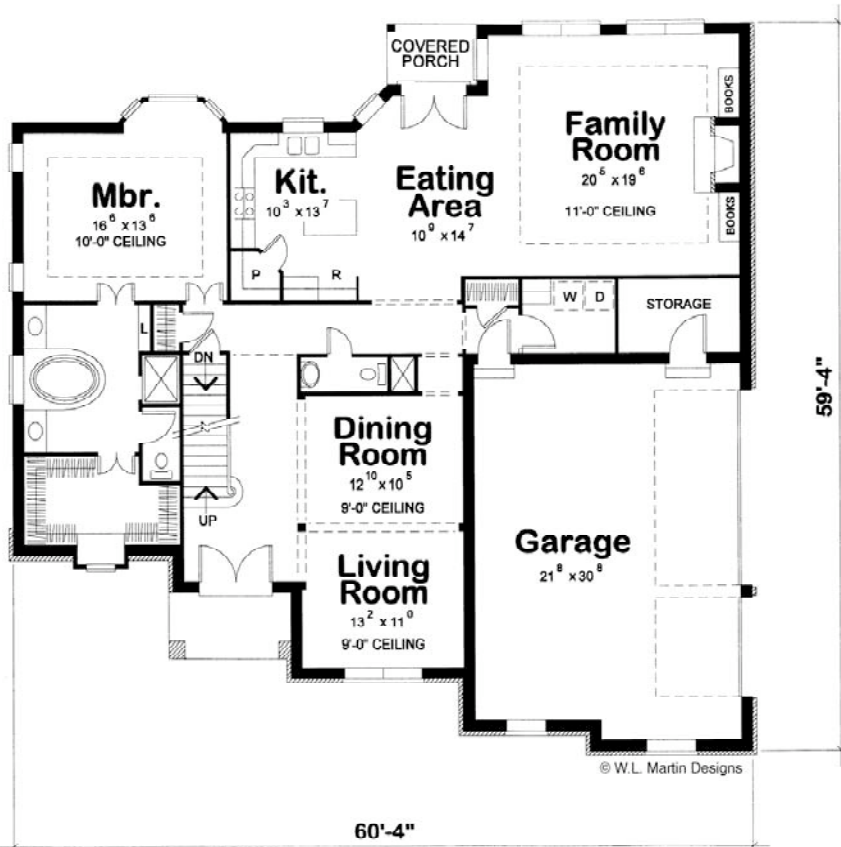

# Bartow

First Floor: 2,174 sq. ft.

Second Floor: 1,262 sq. ft.

Living Area Est.: 3,436 sq. ft.

All elevation and floor plan drawings are artists' renderings and are not meant as precise depictions. All square footages are approximate and may change when final plans are generated. Reward Wall Systems reserves the right to change floor plans, specifications and prices without notice. DB-24036