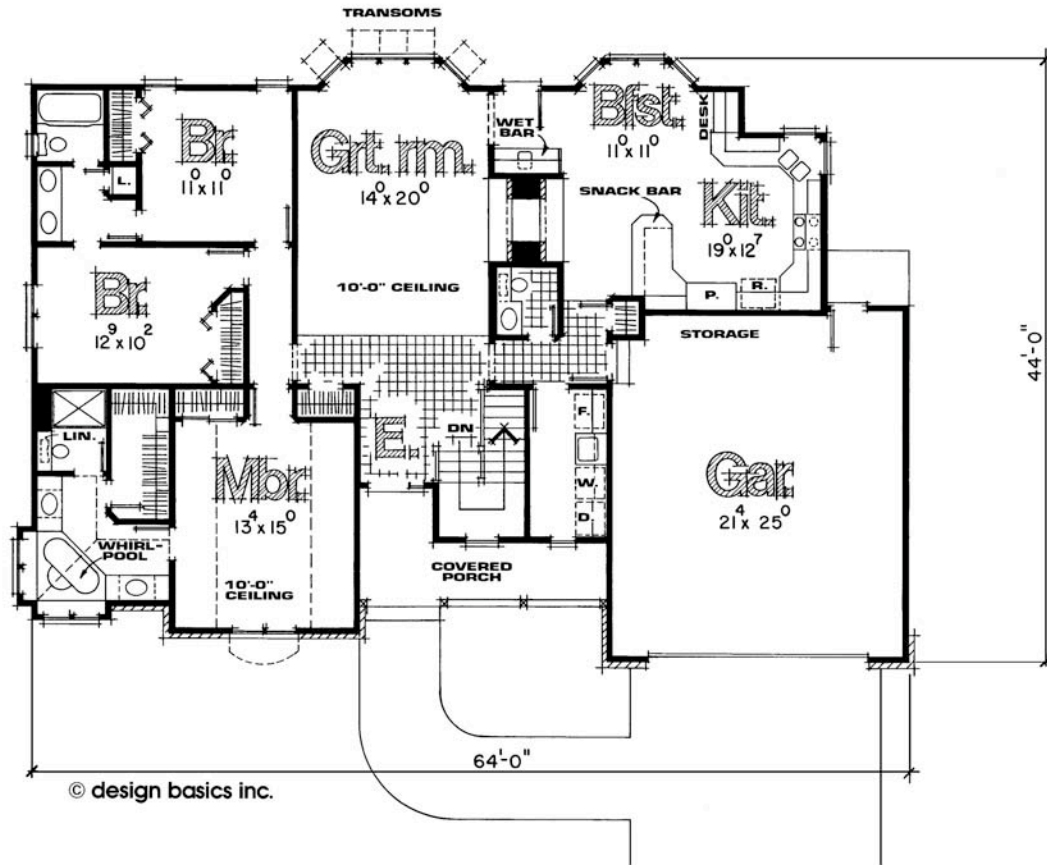

Bancroft

Living Area Est.: 2,000 sq. ft.

All elevation and floor plan drawings are artists' renderings and are not meant as precise depictions. All square footages are approximate and may change when final plans are generated. Reward Wall Systems reserves the right to change floor plans, specifications and prices without notice. DB-1559