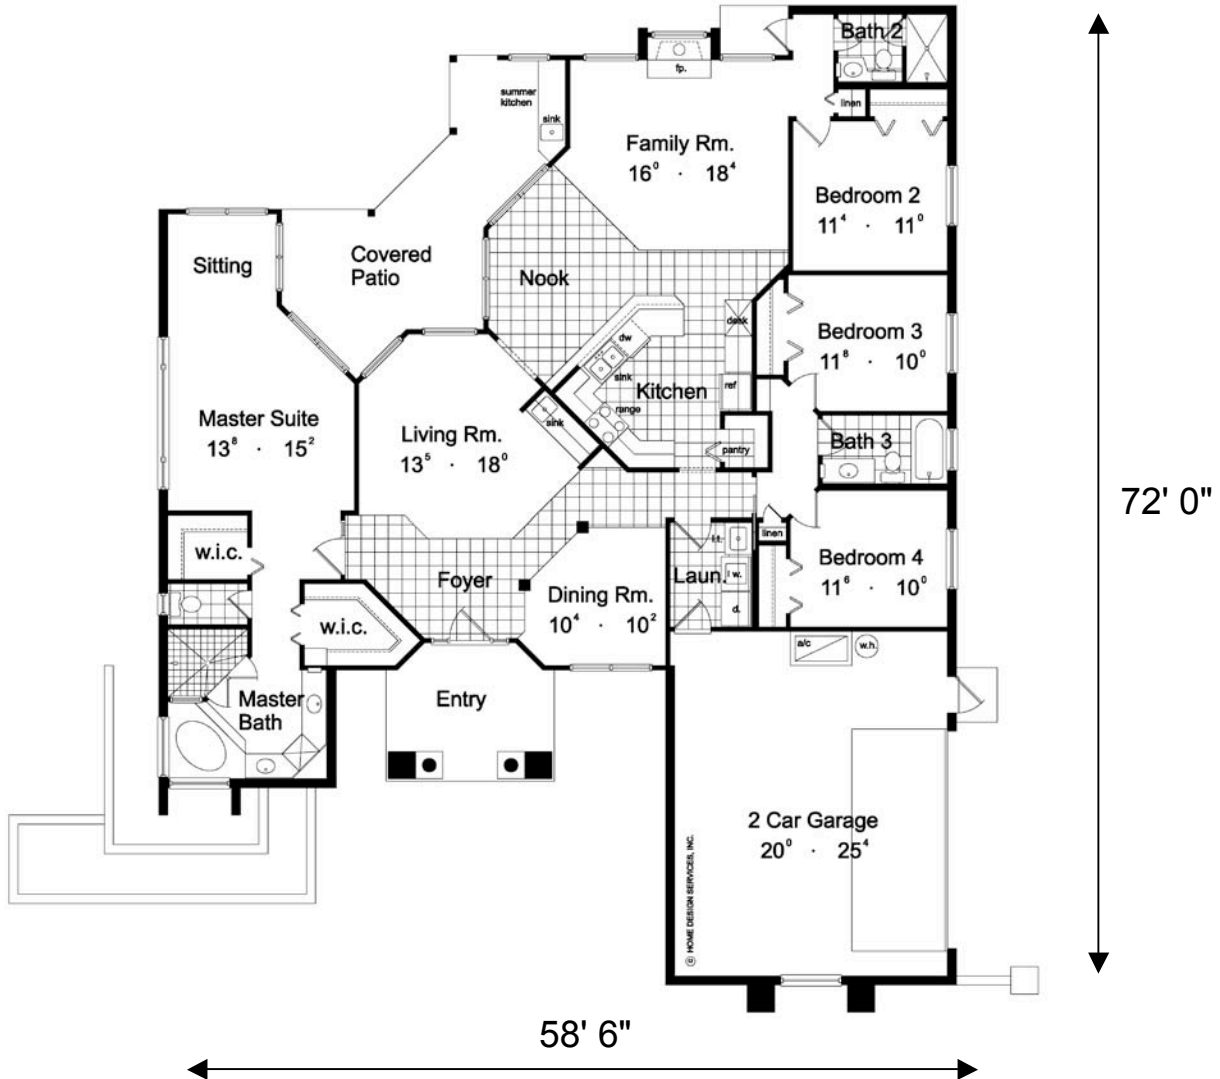

Augusta

Living Area Est: 2,289 sq. ft.

All elevation and floor plan drawings are artists' renderings and are not meant as precise depictions. All square footages are approximate and may change when final plans are generated. Reward Wall Systems reserves the right to change floor plans, specifications and prices without notice. HDS-2224