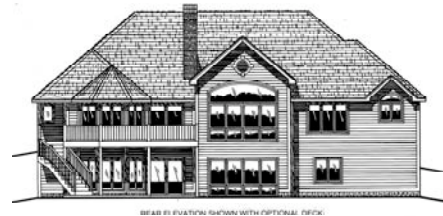

# Amesbury

Main Level: 2,154 sq. ft.

Lower Level: 1,785 sq.ft.

All elevation and floor plan drawings are artists' renderings and are not meant as precise depictions. All square footages are approximate and may change when final plans are generated. Reward Wall Systems reserves the right to change floor plans, specifications and prices without notice. CC-2154