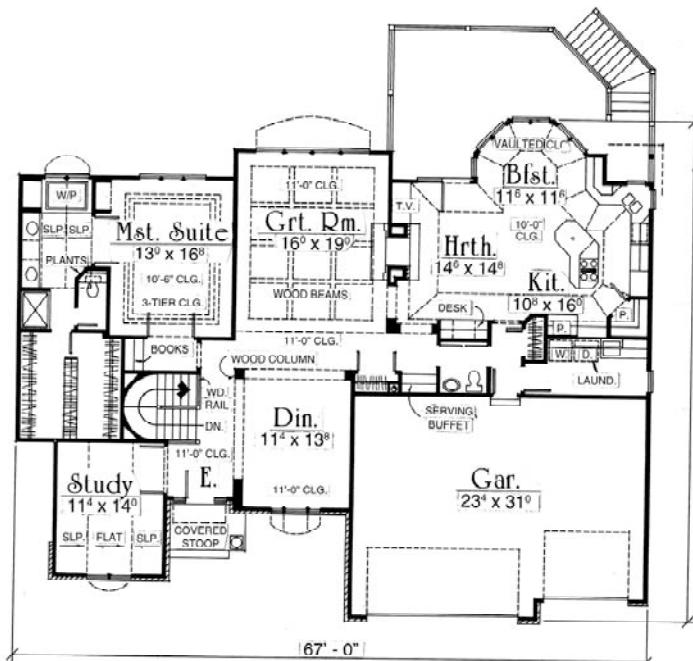

# Amesbury

Main Level: 2,154 sq. ft.

Lower Level: 1,785 sq.ft.

All elevation and floor plan drawings are artists' renderings and are not meant as precise depictions. All square footages are approximate and may change when final plans are generated. Reward Wall Systems reserves the right to change floor plans, specifications and prices without notice. CC-2154