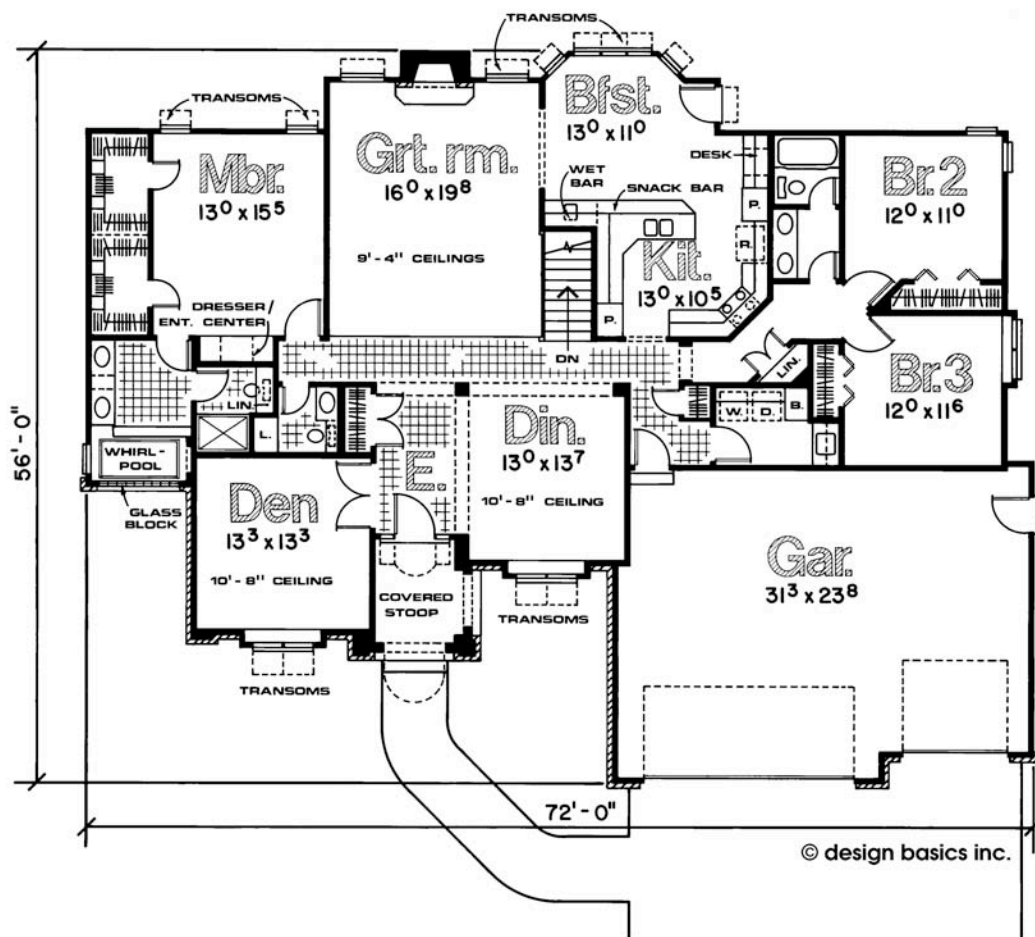

Aberdeen

Living Area Est.: 2,500 sq. ft.

All elevation and floor plan drawings are artists' renderings and are not meant as precise depictions. All square footages are approximate and may change when final plans are generated. Reward Wall Systems reserves the right to change floor plans, specifications and prices without notice. DB-2321